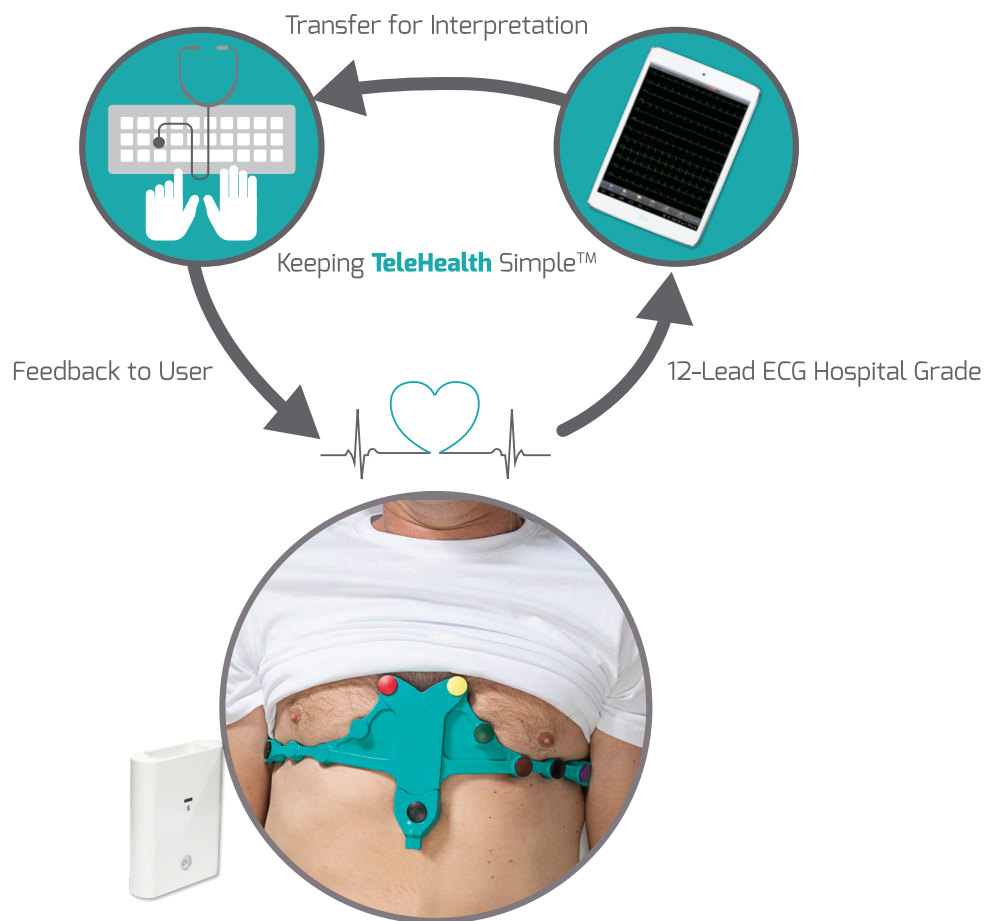

Keeping **TeleHealth Simple™**
Anytime, Anywhere, by **Anyone**

LevMed Mobile ECG Full Solution

12-lead Hospital Grade ECG

www.levmed.net info@levmed.net

LevMed Mobile ECG Full Solution

12-lead Hospital Grade ECG
Anytime, Anywhere, by Anyone

Dedicated ECG Electrodes Belt

- 12-lead ECG Electrodes Belt
- Simple & Fast Application
- Electrodes:
 - 6 built in precordial electrodes (V1-V6)
 - 3 built in limb electrodes (RA, LA, RL)
 - 1 left leg clamp electrode
- Elastic - One Size Fits All - Men & Women
- No Shave, No Pain, No Disposables

Bluetooth ECG Transmitter

- Simultaneous 12-lead Rest ECG
- Automatic Measurements & Interpretation
- ECG Tracings may be saved as pdf, sent by email, and/or printed
- IOS/Android/PC Compatible*

Rescue

Naval Ships

Airlines

Oil Rigs

Cargo Ships

Cruise ships & Yachts

Field

Rural Areas

With hygienic protection

* Note: Tablet not provided.